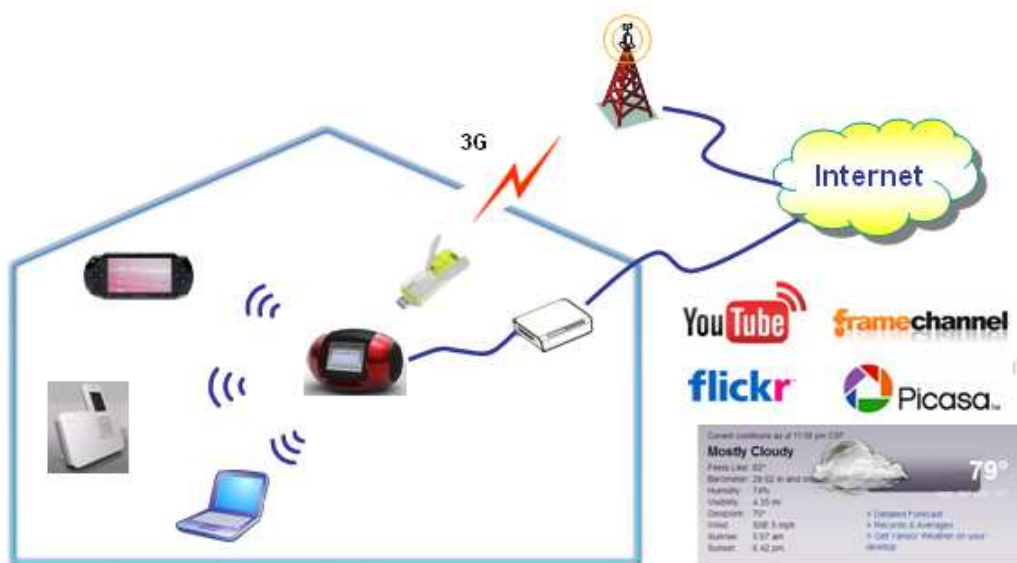

HGE3702K

Infotainment Router - Ruby

Product Overview

The HGE3702K Infotainment Router is an innovative product that integrates information and entertainment functions into a home networking device. With built-in a 3.5" touch screen LCD, it is very easy complete network quick setup wizard by your finger touch via LCD panel. This device supports both wired DSL/Cable modem and USB 3G wireless broadband connection. Built-in 2 speakers, it provide a stellar sound experience for listening to music or watching video clips.

Entertainment

The large built-in 1GB of memory allows the unit to store movies, music, or photos offline when Internet connectivity is unavailable. The HGE3702K is a multifunction media player with touch screen can deliver reminders using a Calendar function and customizable audible alerts create a fully configurable alarm clock in the process.

WiFi Home AP/Router

HGE3702K's WiFi solution is compliant with 802.11n draft v2.0 specifications. As a WiFi AP/Router, HGE3702K can achieve 150Mbps PHY rate using 11n MIMO 1x1 algorithm. Compared with 802.11g technology/54Mbps PHY rate, the device is almost 3 times faster wifi throughput.

Easy Setup

The built-in a 3.5" touch screen, users are very easy to complete the broadband access and WiFi setup via few finger's motions. A user friendly simple GUI also allows user to play photo, video, music and Internet widget. More advanced network setup functions can be accessed by web/UI.